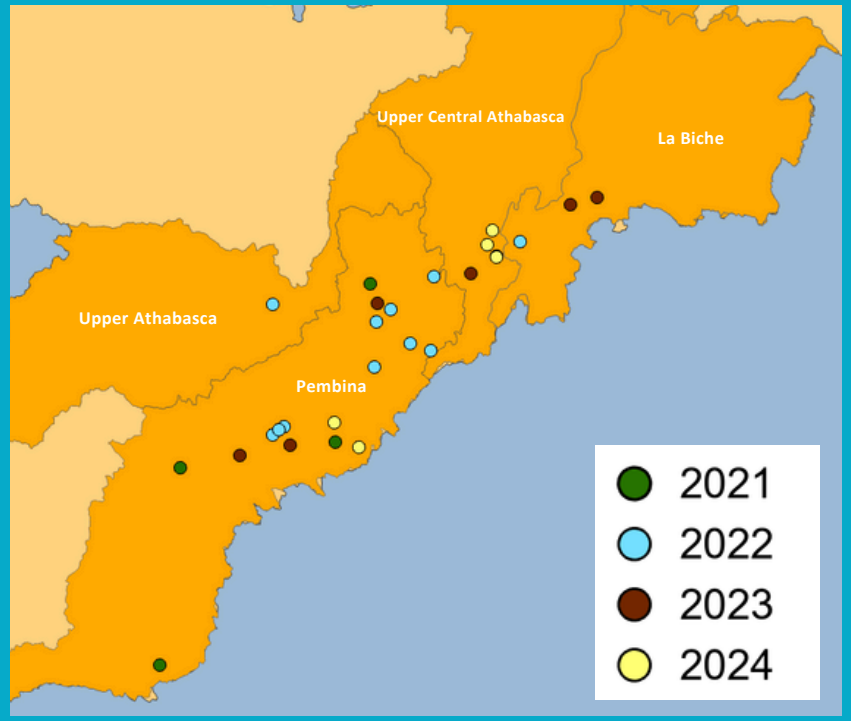

# HEALTHY SHORELINES INITIATIVE

The Athabasca watershed makes up

**24%**

of Alberta's land mass

Restoration Initiatives By Year

**28**

Projects

at

**9**

Wetlands

**1**

Lake

**18**

Streams

in

sub basins with

**40** landowners

in

**4** counties

restoring & rehabilitating

**677** acres of land and

improving the health and functionality of

**31** kilometers of riparian area

## 4 Restoration Initiatives

Years of progress

in

**3** sub watersheds

**~5000km**

of shoreline data available

on the

from