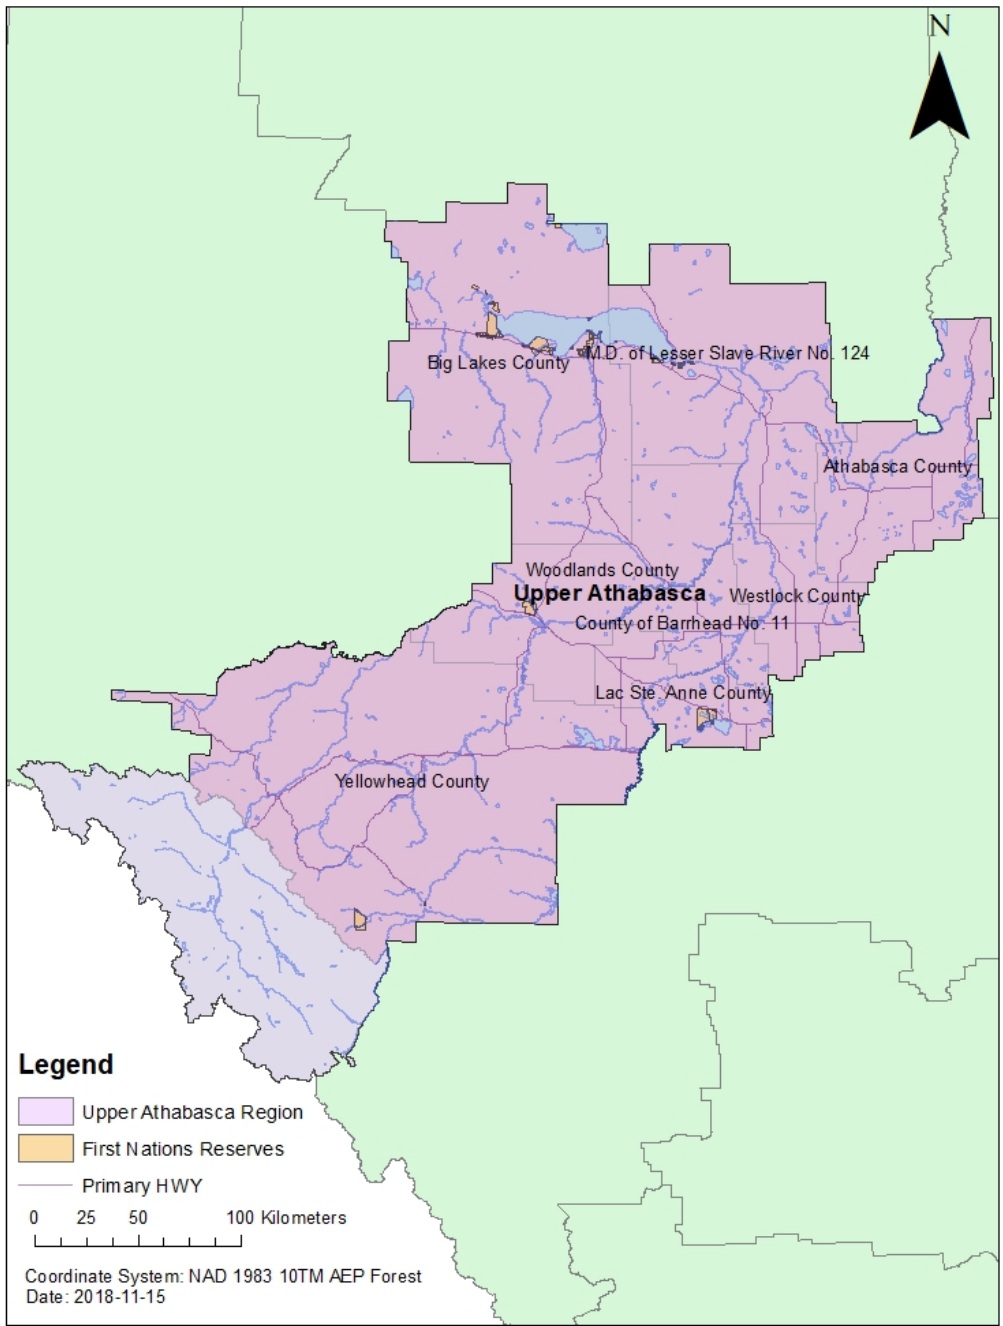

# What is Limnology?

Laura Redmond  
Limnologist, Upper Athabasca Region

Westlock Municipal Forum, Athabasca Watershed Council

November 17, 2018

# Limnology is the study of inland freshwater ecosystems

- ▶ Alberta Government Context- **Operations, Policy and Planning, EMSD**
- ▶ Water for Life Strategy:
  - ▶ Safe, secure drinking water
  - ▶ Healthy aquatic ecosystems
  - ▶ Sustainable water supply for environment and economy
- ▶ Alberta Environment and Parks outcome- environment and ecosystem health and integrity