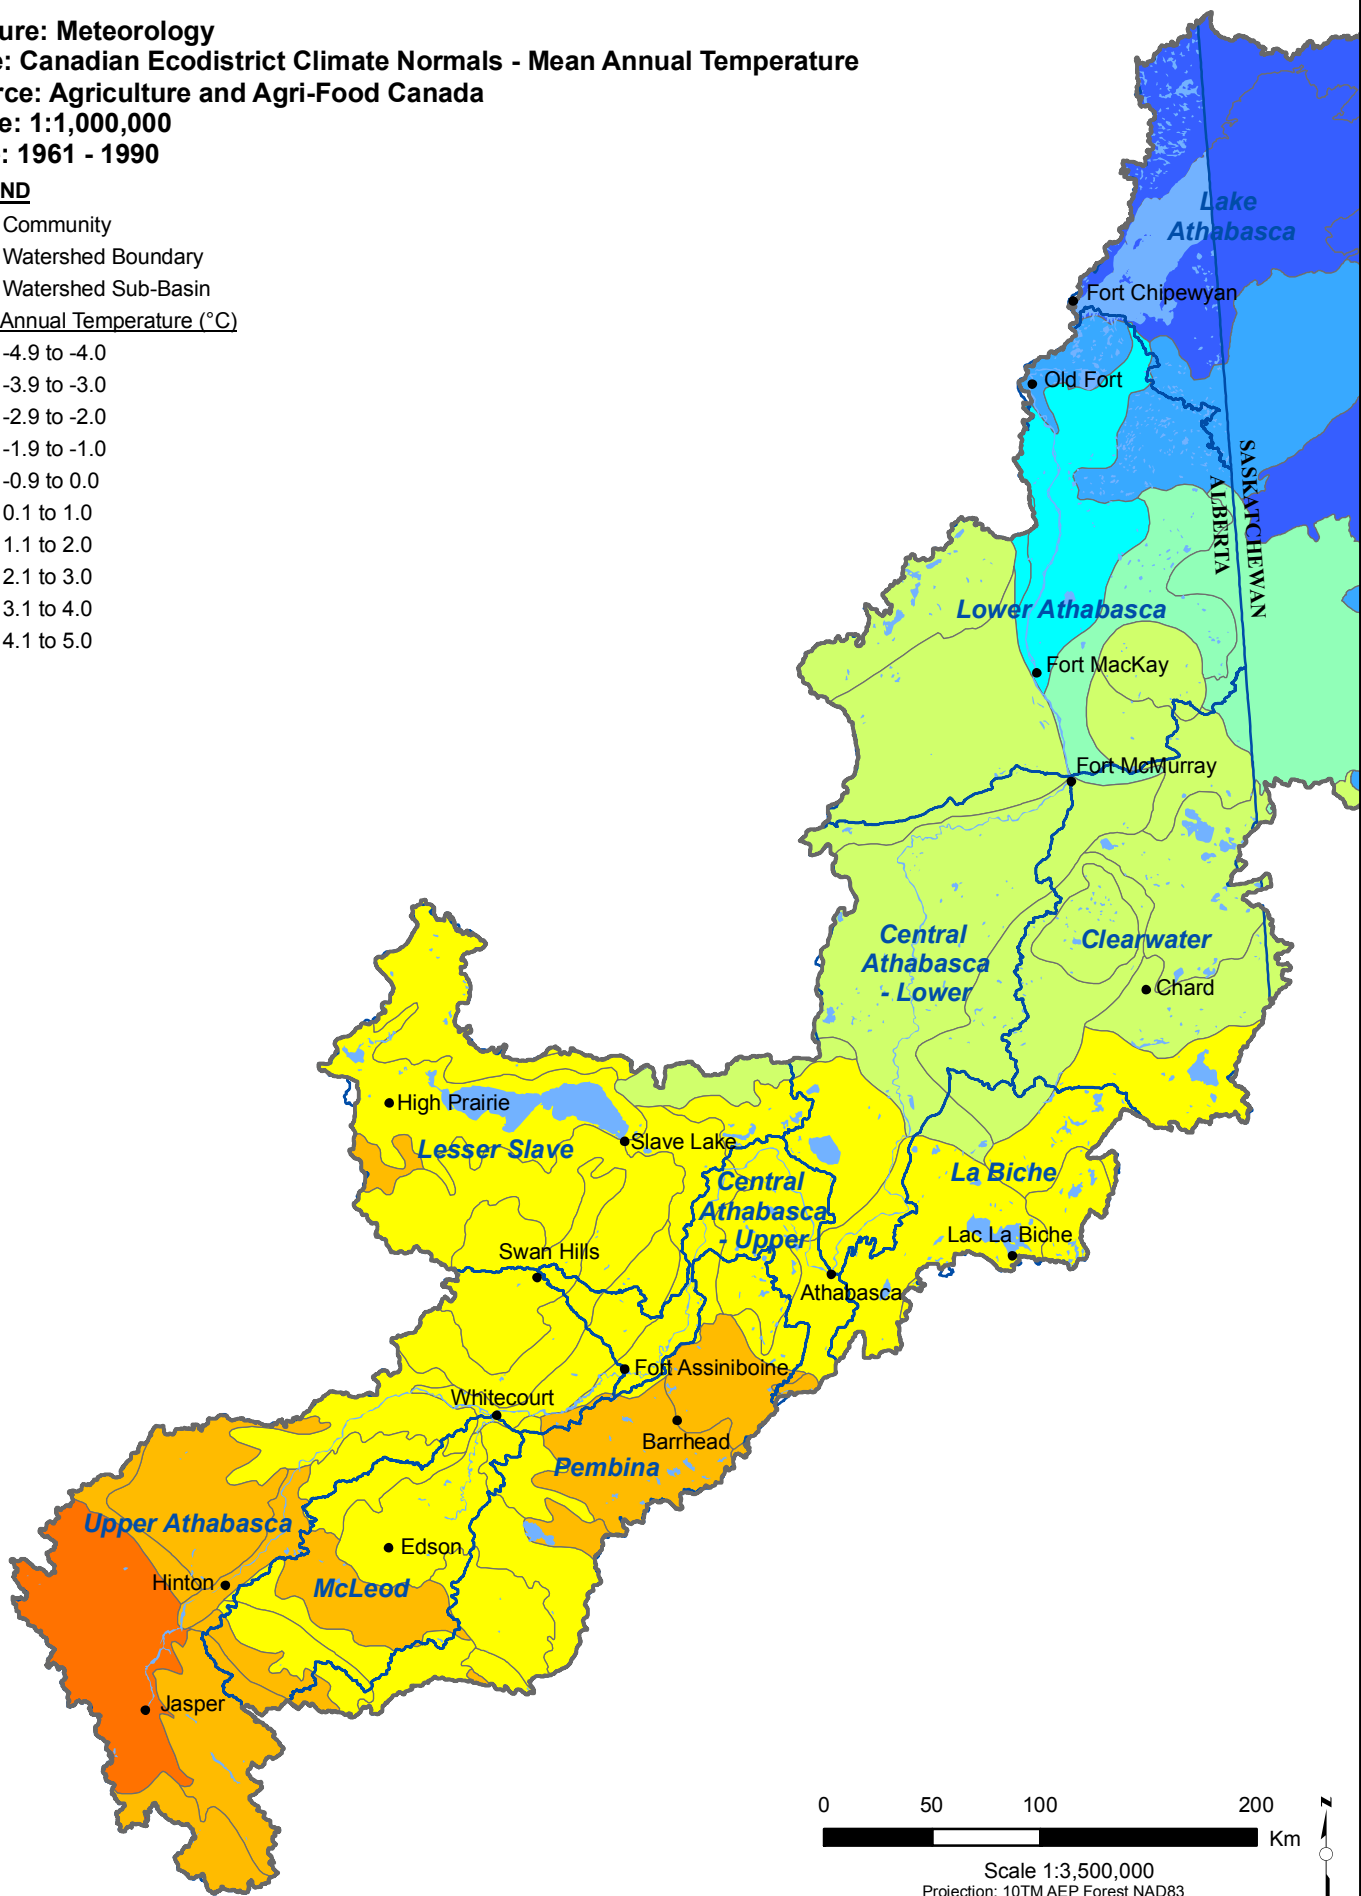

**Feature: Meteorology**  
**Type: Canadian Ecodistrict Climate Normals - Mean Annual Temperature**  
**Source: Agriculture and Agri-Food Canada**  
**Scale: 1:1,000,000**  
**Date: 1961 - 1990**

**LEGEND**

- Community
  - ▭ Watershed Boundary
  - ▭ Watershed Sub-Basin
- Mean Annual Temperature (°C)
- -4.9 to -4.0
  - -3.9 to -3.0
  - -2.9 to -2.0
  - -1.9 to -1.0
  - -0.9 to 0.0
  - 0.1 to 1.0
  - 1.1 to 2.0
  - 2.1 to 3.0
  - 3.1 to 4.0
  - 4.1 to 5.0

Scale 1:3,500,000  
 Projection: 10TM AEP Forest NAD83